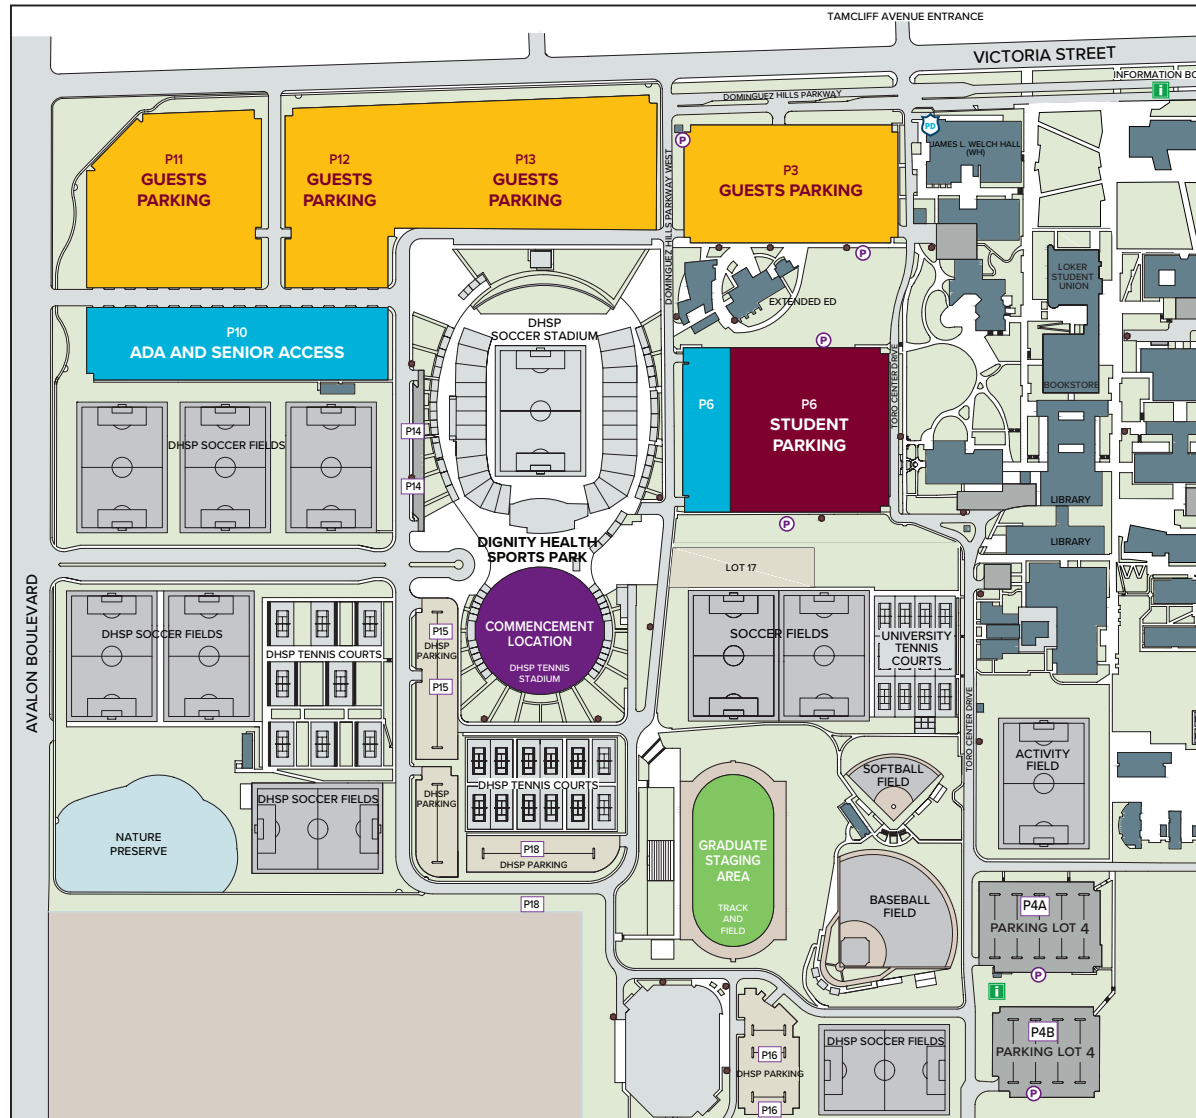

COMMENCEMENT

May 17 and 18, 2024 • Dignity Health Sports Park's Tennis Stadium

Student Parking : Lot 6

Guests Parking: Lot 11, 12, 13, and 3

ADA and Senior Access: Lot 6 and Lot 10

From Los Angeles: 110 south - Follow the Harbor Freeway (110) south to the Artesia Freeway (91) east to Avalon Blvd. Take Avalon Blvd. south to Victoria Street, turn left. The entrance to campus is a right turn at Tamcliff Avenue.

From Santa Monica: 10 East - Follow the Santa Monica Freeway (10) east to the San Diego Freeway (405) south toward Long Beach. Exit at the Vermont Avenue off-ramp. Turn left (east) onto 190th Street. Follow 190th Street east for approximately two miles (190th Street becomes Victoria Street). The campus entrance is a right turn at Tamcliff Avenue, the second traffic signal past Avalon Blvd.

From San Fernando Valley: 405 South - Follow the San Diego Freeway (405) south toward Long Beach. Exit on the Vermont Avenue off-ramp. Turn left (east) onto 190th Street. Follow 190th Street east for approximately two miles (190th Street becomes Victoria Street). The campus entrance is a right turn at Tamcliff Avenue, the second traffic signal past Avalon Blvd.

From San Diego: 405 North - Follow the San Diego Freeway (405) north toward Los Angeles to Avalon Blvd. (north) off-ramp. Take Avalon Blvd. north (right) to Victoria Street. Turn right (east) onto Victoria Street. The entrance to campus is a right turn at Tamcliff Avenue.