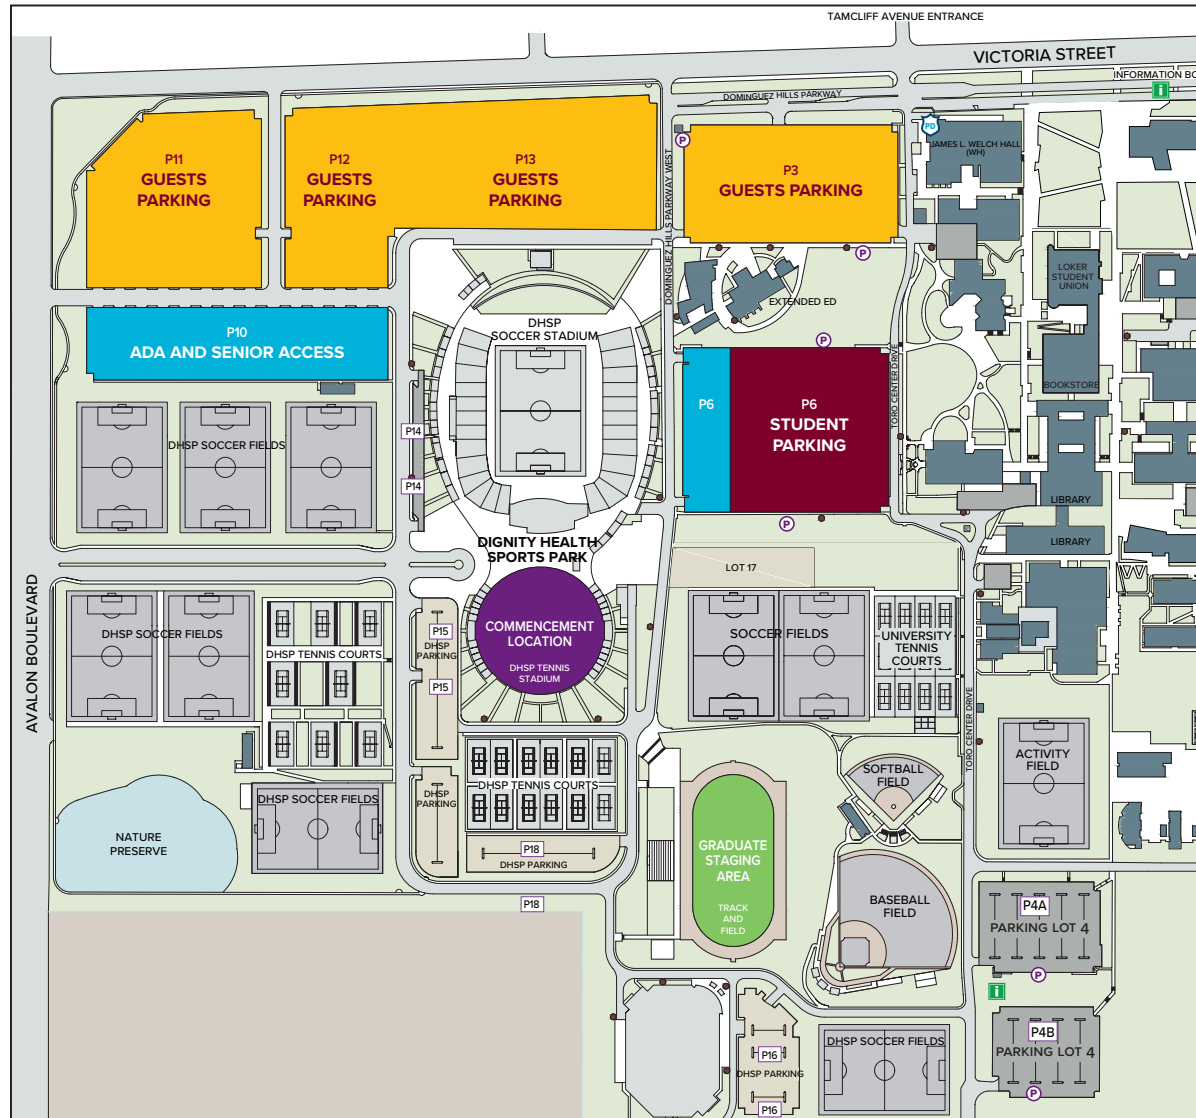

# COMMENCEMENT

May 16 & 17, 2025 • Dignity Health Sports Park's Tennis Stadium

**Student Parking :** Lot 6

**Guests Parking:** Lot 11, 12, 13, and 3

**ADA and Senior Access:** Lot 6 and Lot 10

**From Los Angeles:** 110 south - Follow the Harbor Freeway (110) south to the Artesia Freeway (91) east to Avalon Blvd. Take Avalon Blvd. south to Victoria Street, turn left. The entrance to campus is a right turn at Tamcliff Avenue.

**From Santa Monica:** 10 East - Follow the Santa Monica Freeway (10) east to the San Diego Freeway (405) south toward Long Beach. Exit at the Vermont Avenue off-ramp. Turn left (east) onto 190th Street. Follow 190th Street east for approximately two miles (190th Street becomes Victoria Street). The campus entrance is a right turn at Tamcliff Avenue, the second traffic signal past Avalon Blvd.

**From San Fernando Valley:** 405 South - Follow the San Diego Freeway (405) south toward Long Beach. Exit on the Vermont Avenue off-ramp. Turn left (east) onto 190th Street. Follow 190th Street east for approximately two miles (190th Street becomes Victoria Street). The campus entrance is a right turn at Tamcliff Avenue, the second traffic signal past Avalon Blvd.

**From San Diego:** 405 North - Follow the San Diego Freeway (405) north toward Los Angeles to Avalon Blvd. (north) off-ramp. Take Avalon Blvd. north (right) to Victoria Street. Turn right (east) onto Victoria Street. The entrance to campus is a right turn at Tamcliff Avenue.