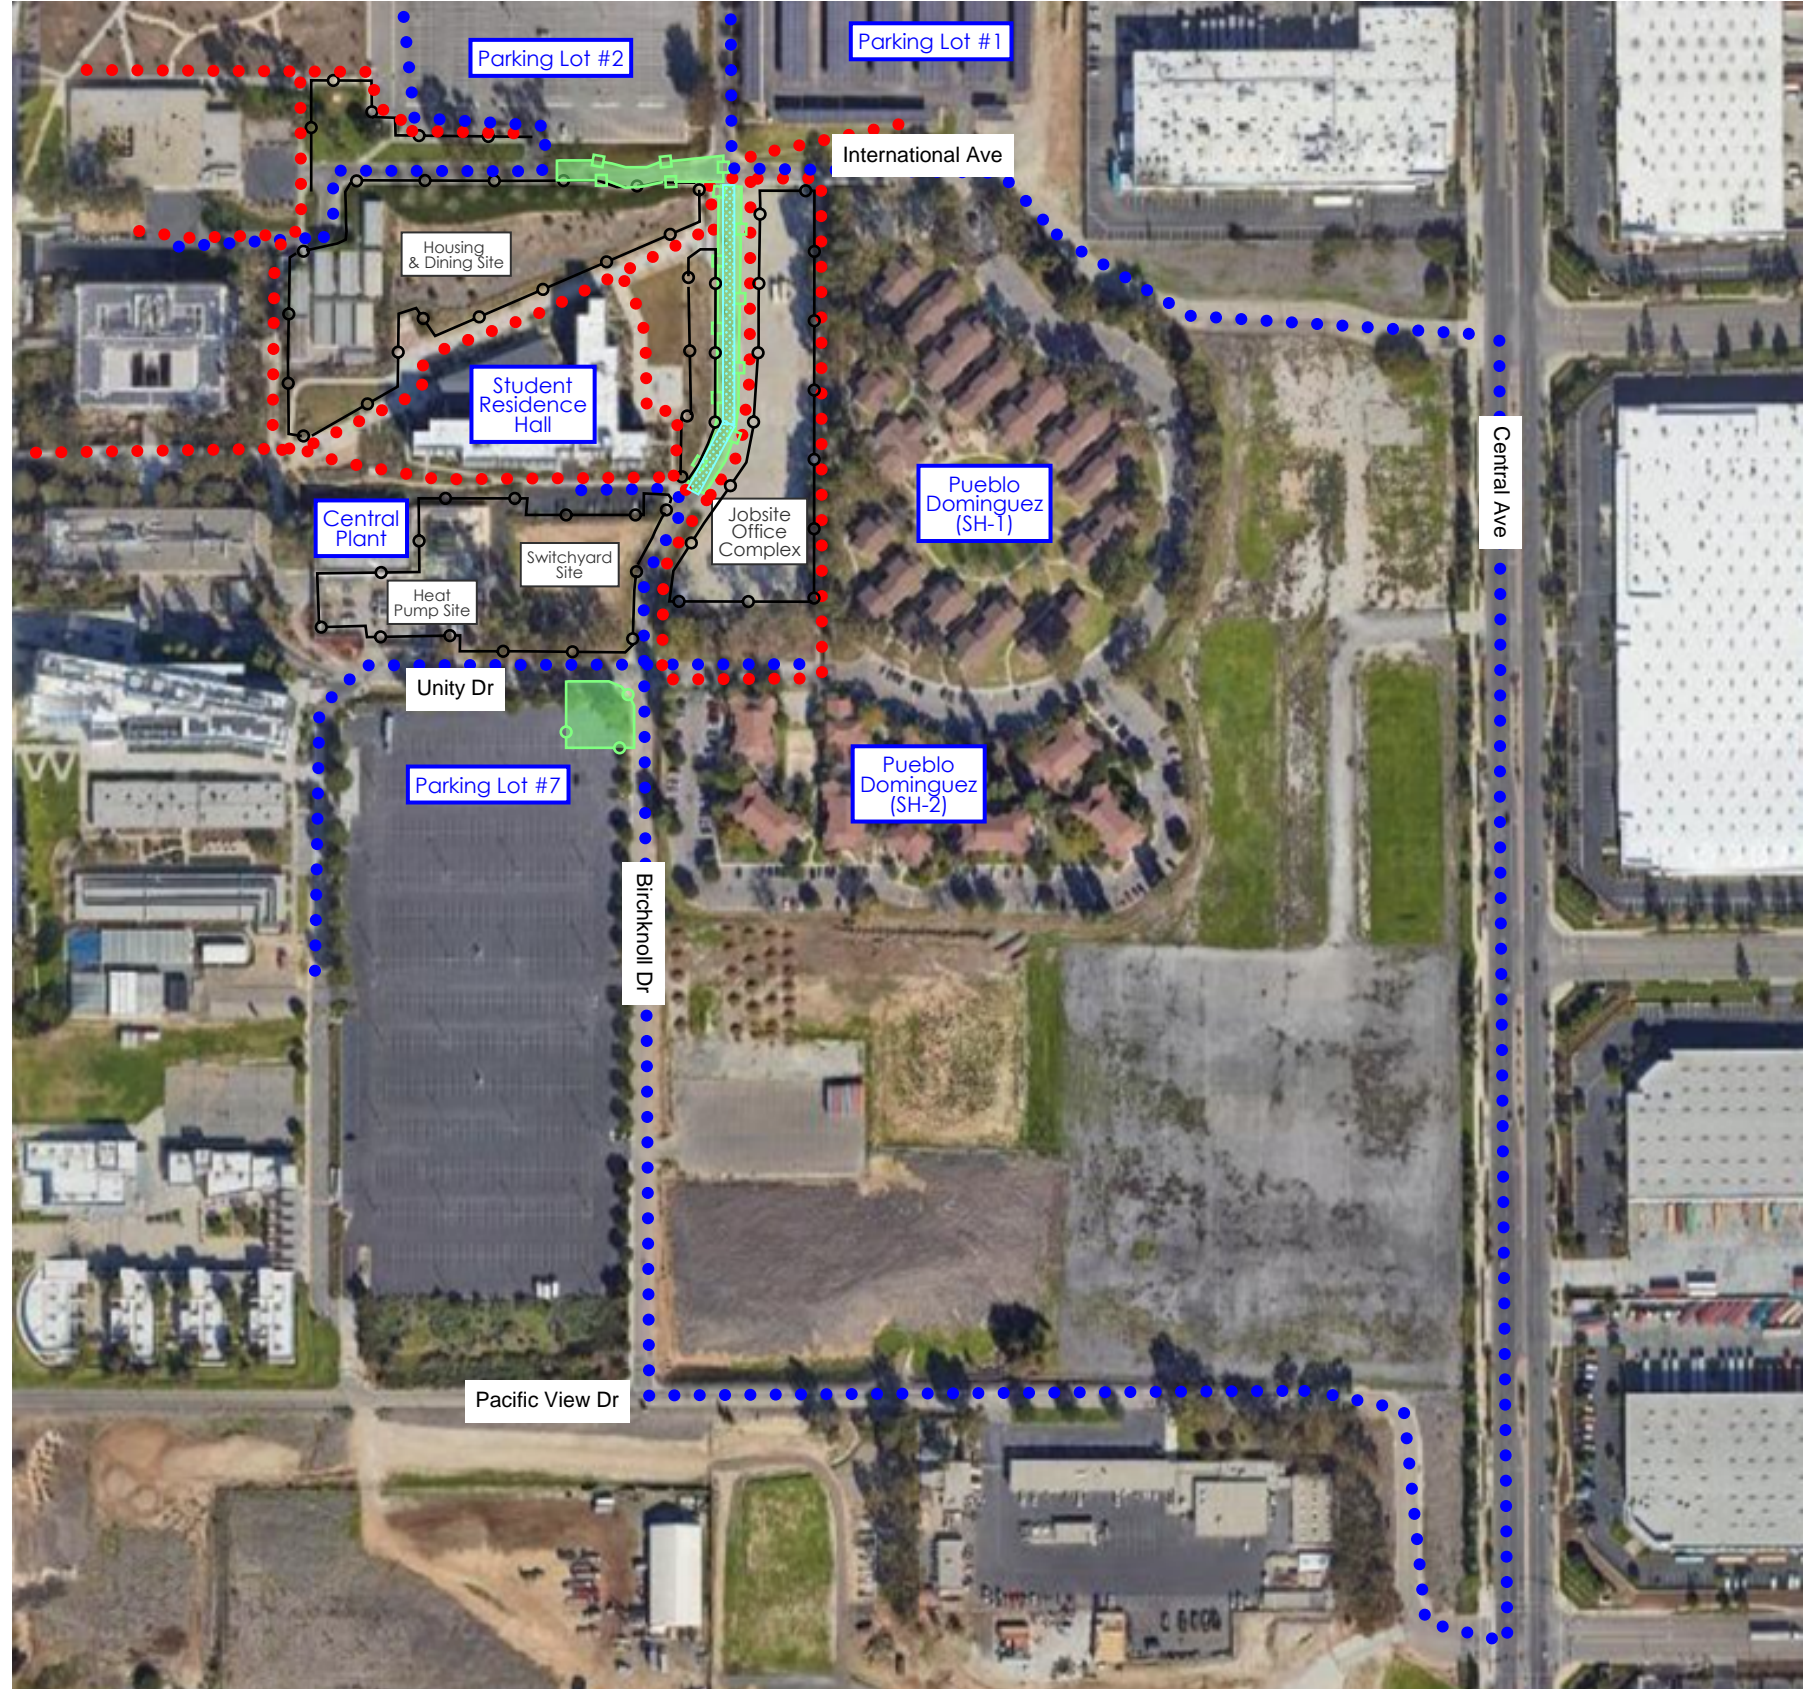

Summer Break 2024

Summer Break 2024

KEY

- ● ● Pedestrian Access
- ● ● Vehicular Access
- Project Site Area
- Temporary Construction Fence
- 🚧 Electric Traffic Control Sign
- 📍 Site Logistics "You are Here" Plan

Summer Break 2024

KEY

- Pedestrian Access
- Vehicular Access
- Project Site Area
- Temporary Construction Fence
-  Electric Traffic Control Sign
-  Site Logistics "You are Here" Plan

KEY

- Pedestrian Access
- Vehicular Access
- Project Site Area
- Temporary Construction Fence
- Electric Traffic Control Sign
- Site Logistics "You are Here" Plan

Summer Break 2025

KEY

- Pedestrian Access
- Vehicular Access
- Project Site Area
- Temporary Construction Fence
-  Electric Traffic Control Sign
-  Site Logistics "You are Here" Plan