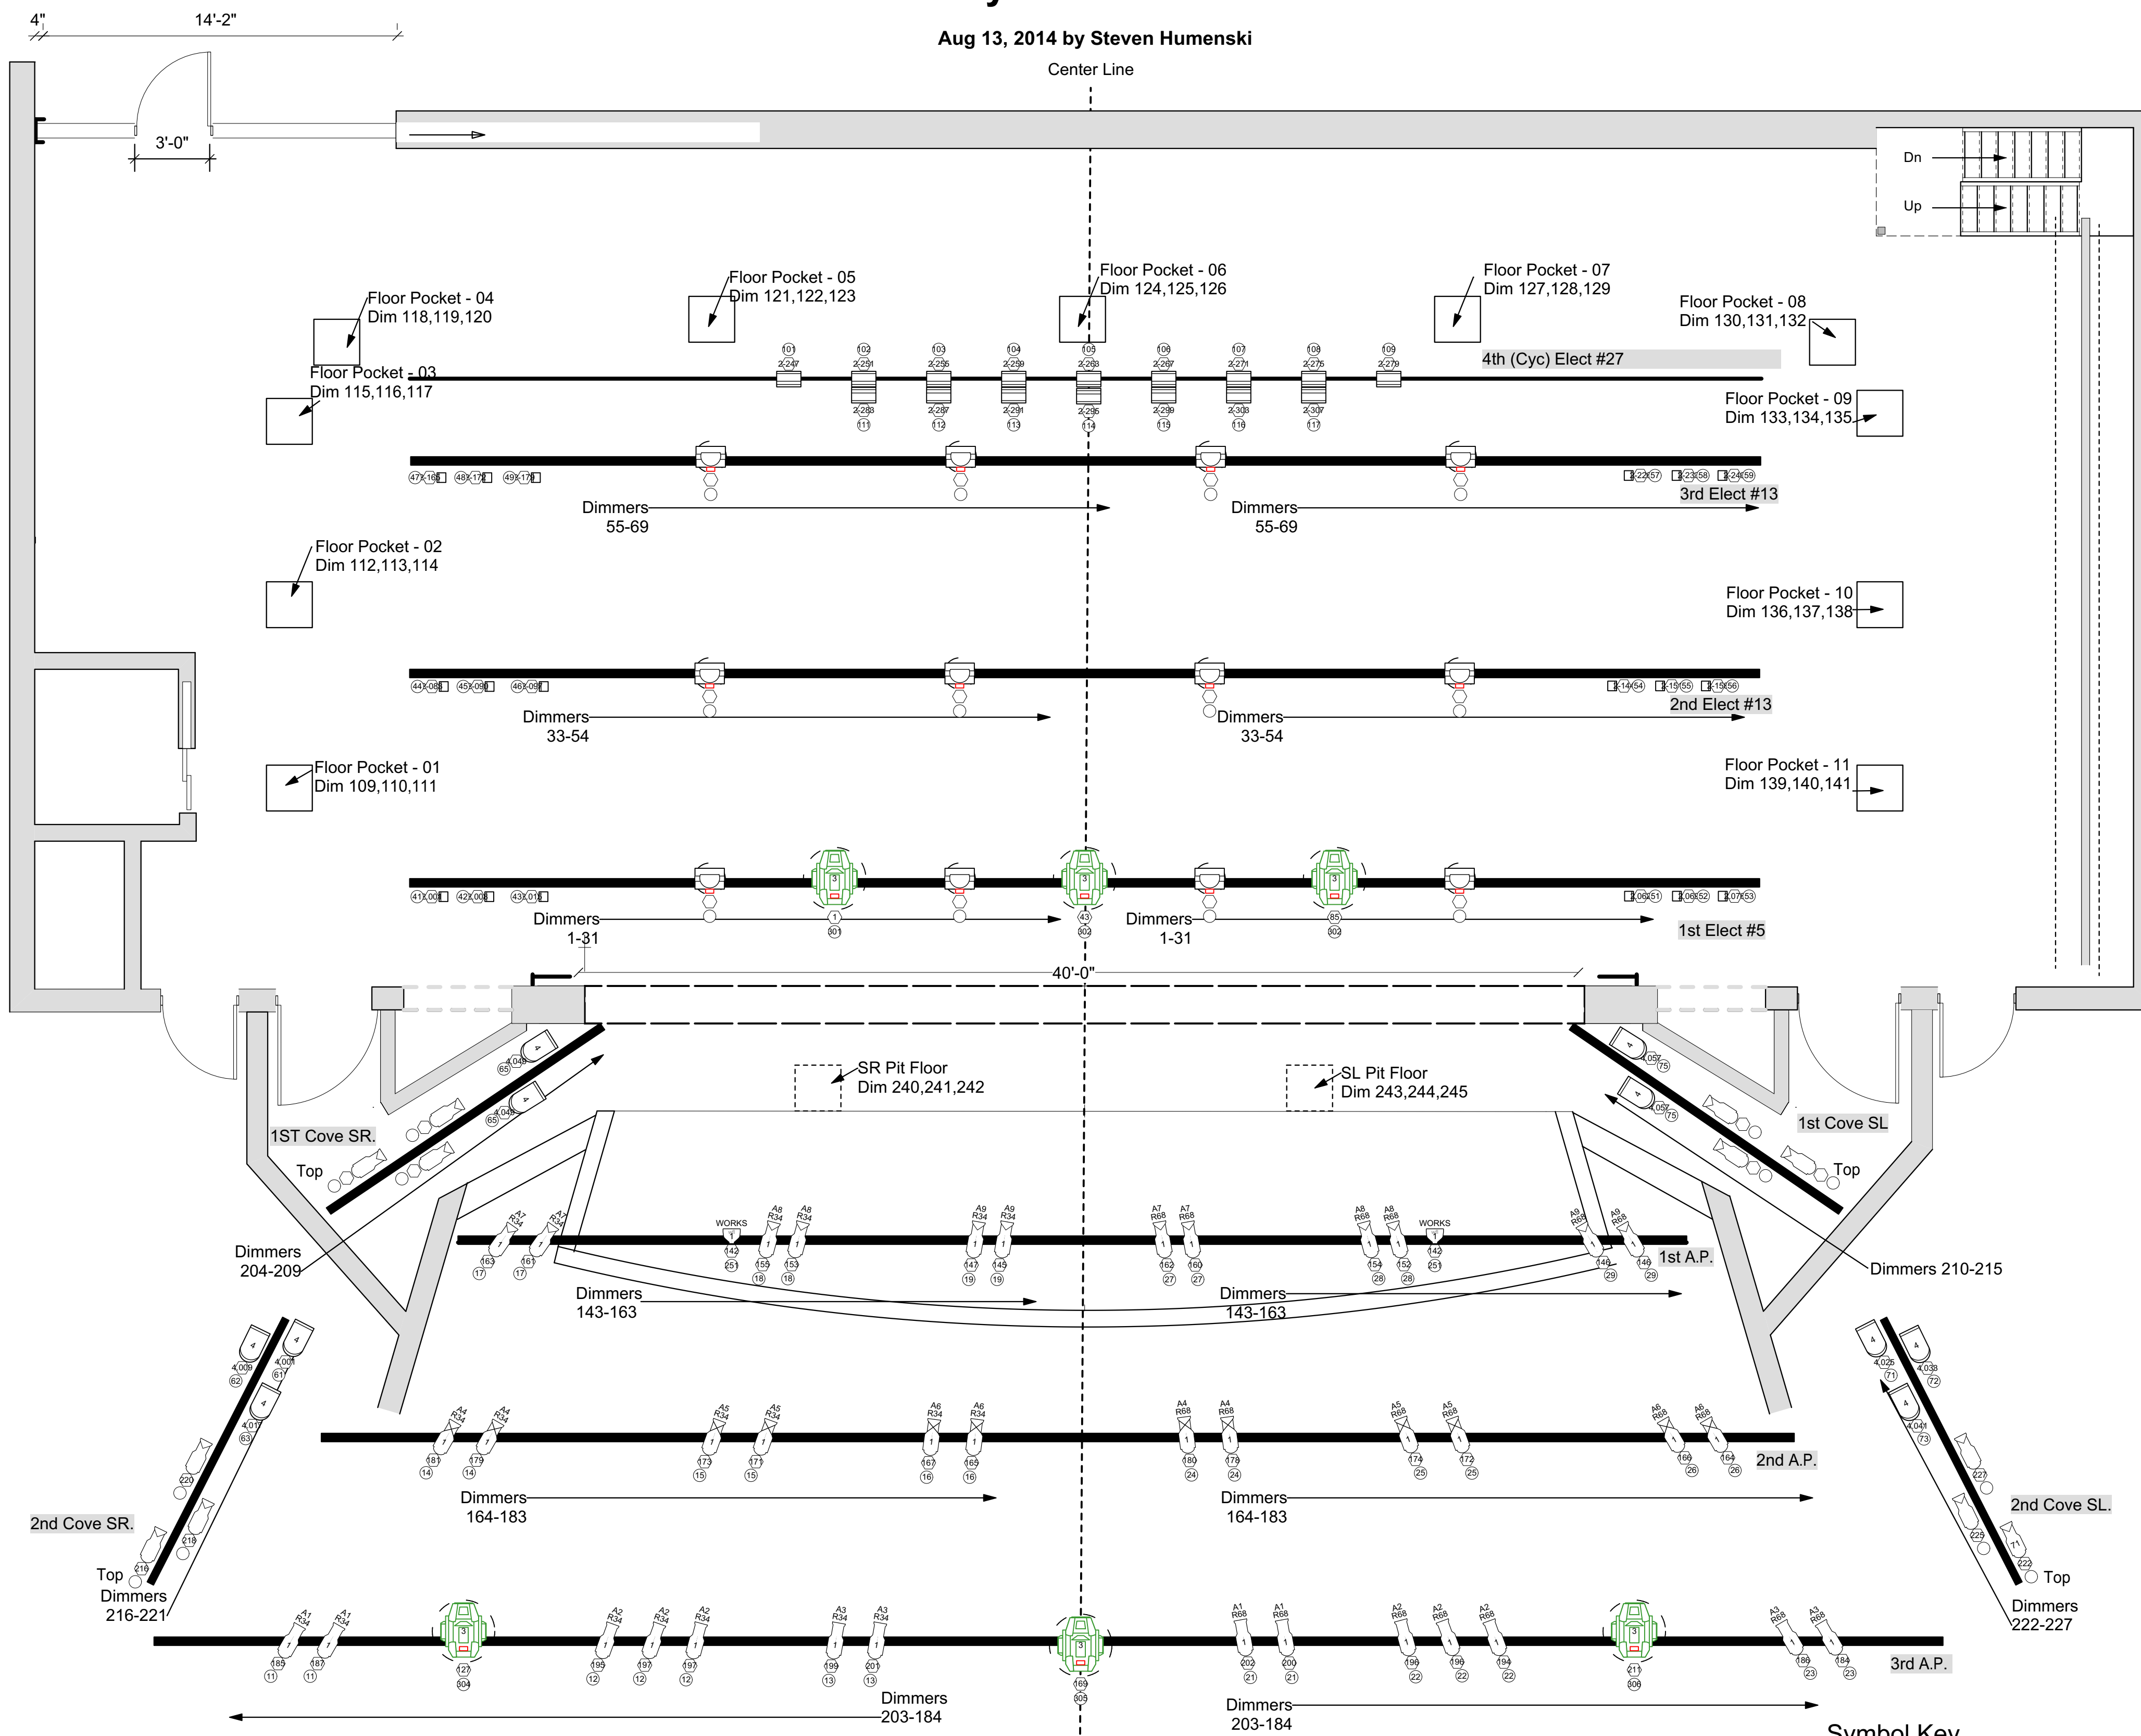

California State University, Dominguez Hills University Theatre House Plot

Aug 13, 2014 by Steven Humenski

- Notes:
1. Front of house not to scale
 2. House Light Dimmers: 250 - 260
 3. House Lights: Channel 250
 4. Works: Channel 251
 5. Back Stage Works: Channel 252