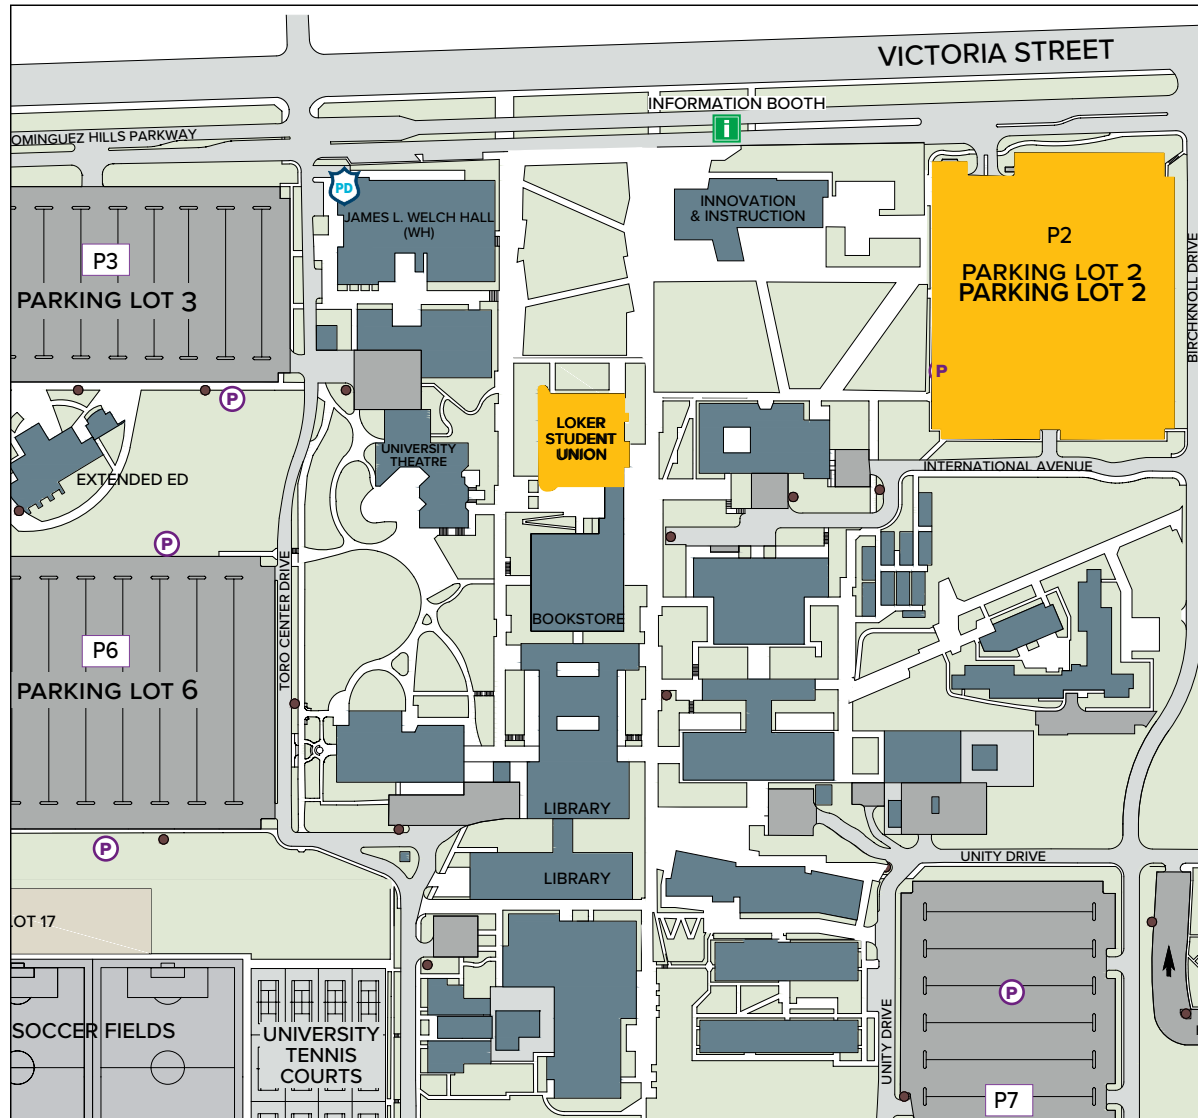

Reception: Outside of Innovation & Instruction building

From Los Angeles: 110 south - Follow the Harbor Freeway (110) south to the Artesia Freeway (91) east to Avalon Blvd. Take Avalon Blvd. south to Victoria Street, turn left. The entrance to campus is a right turn at Tamcliff Avenue.

From Santa Monica: 10 East - Follow the Santa Monica Freeway (10) east to the San Diego Freeway (405) south toward Long Beach. Exit at the Vermont Avenue off-ramp. Turn left (east) onto 190th Street. Follow 190th Street east for approximately two miles (190th Street becomes Victoria Street). The campus entrance is a right turn at Tamcliff Avenue, the second traffic signal past Avalon Blvd.

From San Fernando Valley: 405 South - Follow the San Diego Freeway (405) south toward Long Beach. Exit on the Vermont Avenue off-ramp. Turn left (east) onto 190th Street. Follow 190th Street east for approximately two miles (190th Street becomes Victoria Street). The campus entrance is a right turn at Tamcliff Avenue, the second traffic signal past Avalon Blvd.

From San Diego: 405 North - Follow the San Diego Freeway (405) north toward Los Angeles to Avalon Blvd. (north) off-ramp. Take Avalon Blvd. north (right) to Victoria Street. Turn right (east) onto Victoria Street. The entrance to campus is a right turn at Tamcliff Avenue.